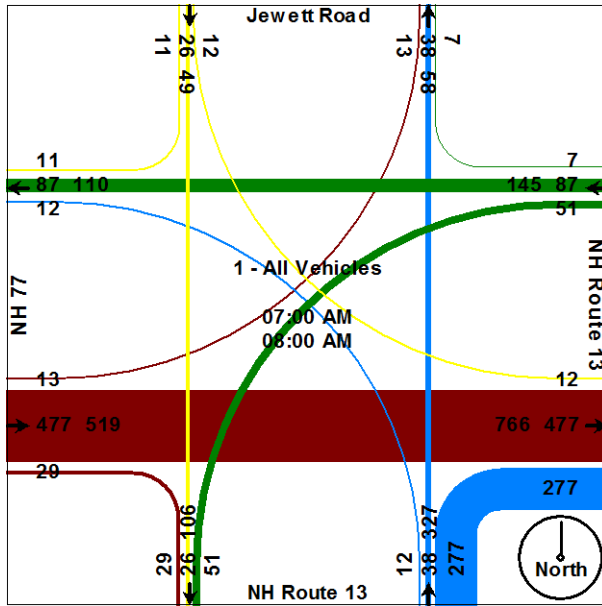

Dunbarton – Pages Corner Peak Hour Turn Movements

04/12/2018 Start Time	Jewett Road from North			NH Route 13 from east			NH Route 13 from South			NH Route 77 from West			Total
	Right	Thru	Left	Right	Thru	Left	Right	Thru	Left	Right	Thru	Left	
7:00 AM	4	6	2	2	19	13	49	9	3	7	101	4	219
7:15 AM	3	5	4	0	26	18	73	8	3	4	146	2	292
7:30 AM	3	13	1	2	29	13	73	9	2	11	135	6	297
7:45 AM	1	2	5	3	13	7	82	12	4	7	95	1	232
Total Hour	11	26	12	7	87	51	277	38	12	29	477	13	1040

04/18/2018 Start Time	Jewett Road from North			NH Route 13 from east			NH Route 13 - from South			NH Route 77 from West			Total
	Right	Thru	Left	Right	Thru	Left	Right	Thru	Left	Right	Thru	Left	
4:30 PM	4	6	5	5	64	42	17	4	13	14	40	5	219
4:45 PM	1	10	4	3	112	48	21	9	10	10	33	5	266
5:00 PM	5	13	4	5	93	48	24	10	8	8	29	6	253
5:15 PM	5	13	3	3	98	35	22	7	9	12	39	4	250
Total Hour	15	42	16	16	367	173	84	30	40	44	141	20	988

*(15-minute intervals)