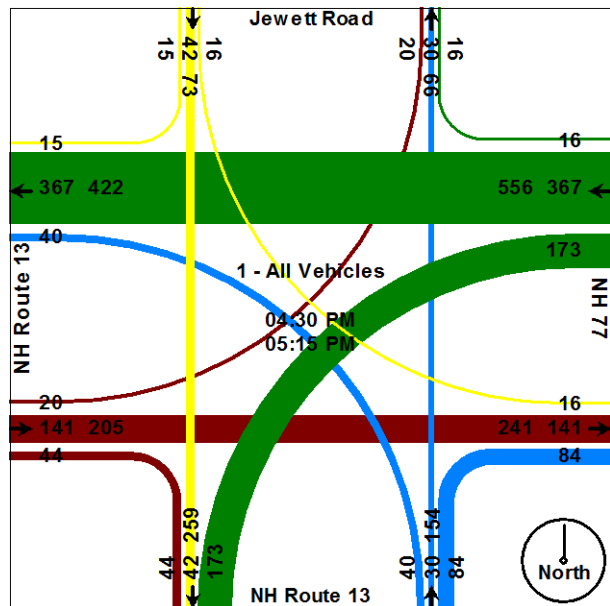

Dunbarton – Pages Corner Peak Hour Turn Movements

04/12/2018 Start Time	Jewett Road from North			NH Route 13 from east			NH Route 13 from South			NH Route 77 from West			Total
	Right	Thru	Left	Right	Thru	Left	Right	Thru	Left	Right	Thru	Left	
7:00 AM	4	6	2	2	19	13	49	9	3	7	101	4	219
7:15 AM	3	5	4	0	26	18	73	8	3	4	146	2	292
7:30 AM	3	13	1	2	29	13	73	9	2	11	135	6	297
7:45 AM	1	2	5	3	13	7	82	12	4	7	95	1	232
Total Hour	11	26	12	7	87	51	277	38	12	29	477	13	1040

04/18/2018 Start Time	Jewett Road from North			NH Route 13 from east			NH Route 13 - from South			NH Route 77 from West			Total
	Right	Thru	Left	Right	Thru	Left	Right	Thru	Left	Right	Thru	Left	
4:30 PM	4	6	5	5	64	42	17	4	13	14	40	5	219
4:45 PM	1	10	4	3	112	48	21	9	10	10	33	5	266
5:00 PM	5	13	4	5	93	48	24	10	8	8	29	6	253
5:15 PM	5	13	3	3	98	35	22	7	9	12	39	4	250
Total Hour	15	42	16	16	367	173	84	30	40	44	141	20	988

*(15-minute intervals)